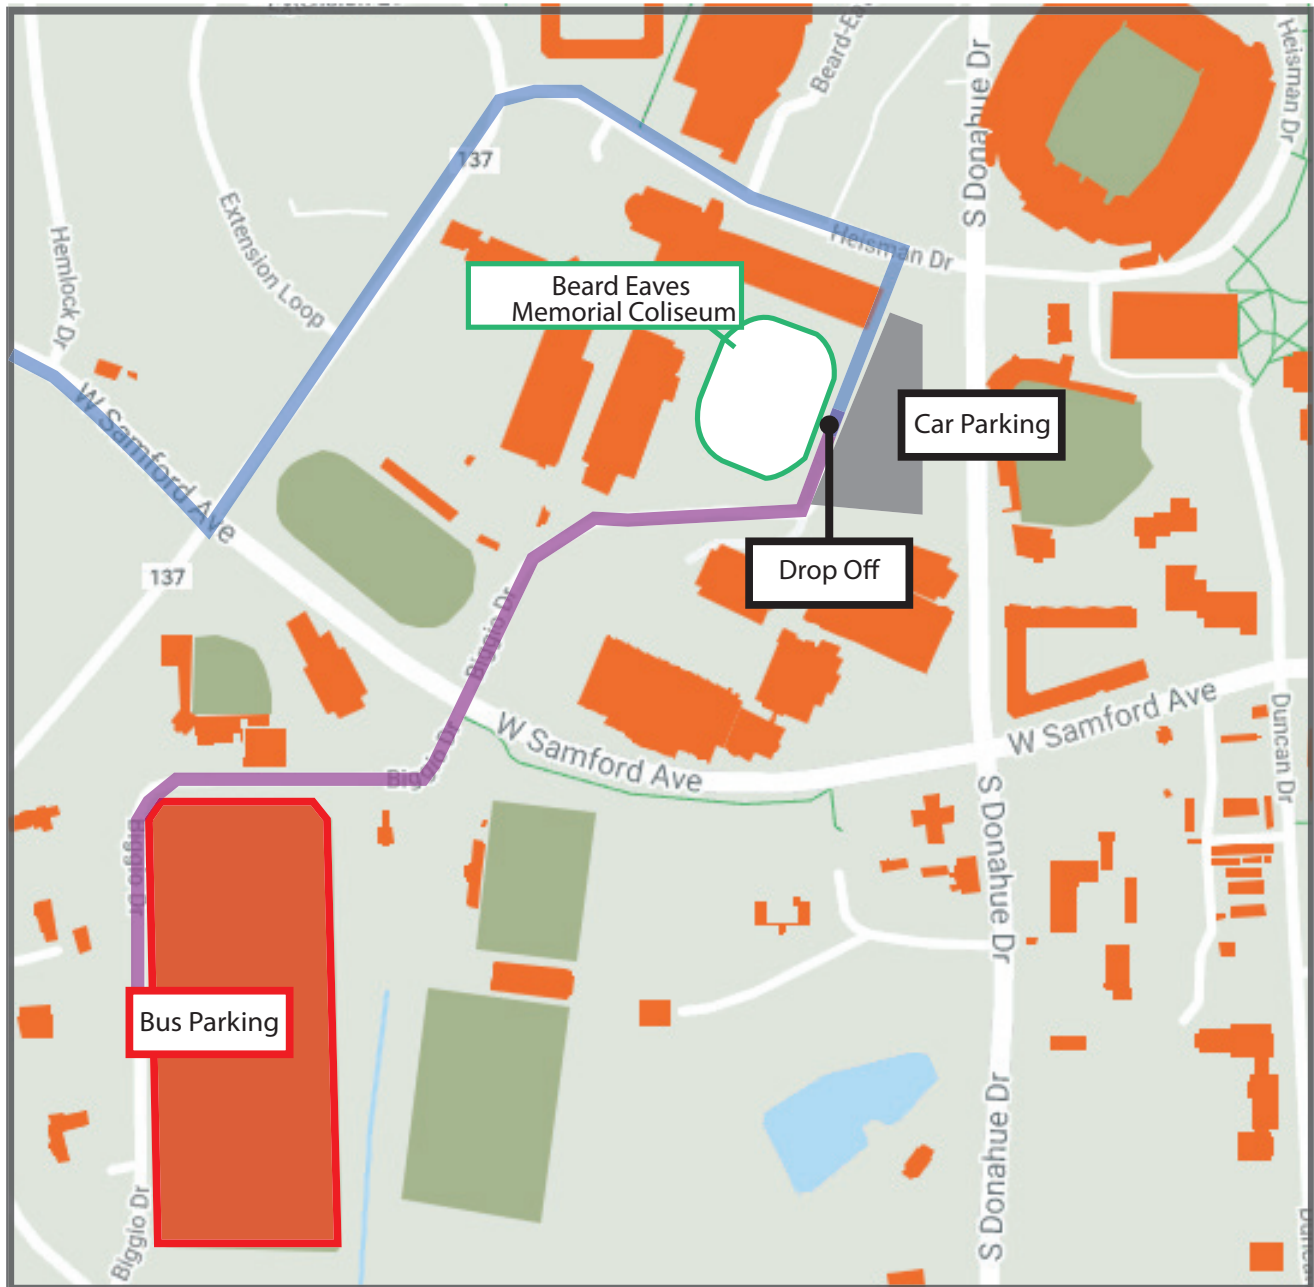

2021 South's BEST Parking Map

Parking Logistics:

- Cars may park in any legal parking spot in the coliseum (marked in GRAY).
- Buses should park in the intramural field lots (marked in RED).
- Parking on Friday requires a parking pass (attached).
- Saturday/Sunday parking--no pass is required, but vehicles must be in a legal parking place.

Bus Directions (from W. Samford Ave--Blue Line):

1. Turn LEFT onto Wire Rd.
2. Turn RIGHT onto Heisman Dr. and then RIGHT into the Beard Eaves Coliseum Parking Lot.
3. Drop kids off at the South Entrance (Black Dot)
4. Following the PURPLE line, on Biggio Drive.
5. Turn into the intramural field and park.